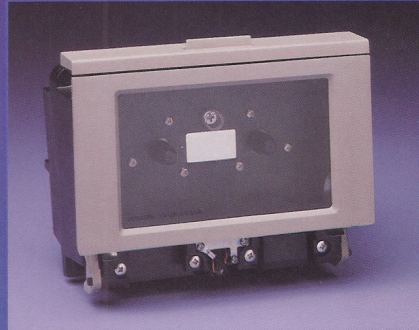

ADAM™ PERIPHERALS

ADAM™ SECOND DIGITAL DATA DRIVE

New convenience! New possibilities! The Second Digital Data Drive doubles the system's on-line storage capacity, allowing up to 500K bytes of data or program information to be stored on two Digital Data Packs. It allows the user to access, copy or transfer stored information between two separate Digital Data Packs without having to stop and change them.

#2409

ADAM™ 64K MEMORY EXPANDER

Improve ADAM's™ memory by 64K bytes of Random Access Memory (RAM) for a total of 144K with this Memory Expander! It increases the workspace capacity of SmartWriter™ Word Processing by 64,000 characters . . . a full 32 pages of double-spaced text! Once it's in place, users can run more complex programs.

#2562

ADAMLINK™ DIRECT CONNECT MODEM

Here's an advanced 300 baud full duplex modem that couples directly to the phone line. No additional interface or clumsy receiver cups are needed.

The ADAMLink™ Telecommunicator software package is included incorporating such advanced features as automatic dialing from the keyboard, wordwrap, and the ability to talk to other ADAM™ owners. Uses for the Modem include electronic mail and banking, as well as a direct access to information services such as CompuServe, The Source, Dow Jones and ADAM™ On-Line. Included is a CompuServe demonstration package allowing two free hours of use for those who subscribe.

#7818

ALS & ACCESSORIES

ADAM™ 5¼" DISK DRIVE MODULE

This disk drive is ideal for users who prefer the disk storage medium. Store up to 160K bytes on easy-to-use 5¼" single-sided, double density flexible disks. Information retrieval is fast, making it exemplary for applications requiring frequent disk access. Most ADAM™ software will be available on 5¼" disks as well as the standard Digital Data Packs. Up to two disk drives may be connected to ADAM.™